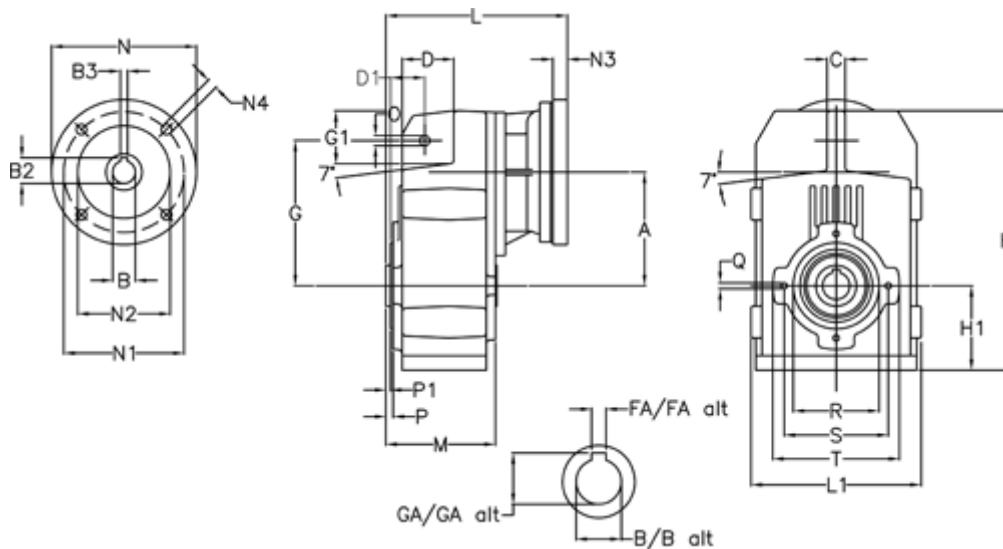

Article number: 29560239393220  
 Description: Shaft mounted gear  
 A254H35-393,9-P63B5

## Measures

A = 128.75	FA = 10	M = 135.5	Q = M10x14
B = 35	G = 162	N = 140	R = 110
B1 = 11	G1 = 58.0	N1 = 115	S = 130
B2 = 12.8	GA = 38.3	N2 = 95	T = 150
B3 = 4	H = 290.5	N4 = M8x19	
C = 20	H1 = 93.5	O = 13	
D = 57.0	L = 268.5	P = 6.0	
D1 = 43.5	L1 = 188	P1 = 3.5	